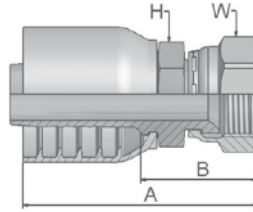

## 06 Female JIC 37° – Swivel Straight

ISO12151-5-SWS – DKJ

XXXXX-XX-XX Part Number 73	Hose I.D.				Thread UNF	A mm	B mm	H mm Inch	W mm Inch
	DN	Inch	Size	mm					
10673-12-12-SM	20	3/4	-12	19.1	1-1/16x12	93	45	30	32
10673-16-12	20	3/4	-12	19.1	1-5/16x12	95	47	1-3/8	1-1/2
10673-16-16-SM	25	1	-16	25.4	1-5/16x12	103	52	36	41
10673-20-16	25	1	-16	25.4	1-5/8x12	108	60	1-3/4	2
10673-16-20-SM	32	1-1/4	-20	31.8	1-5/16x12	116	52	46	41
10673-20-20-SM	32	1-1/4	-20	31.8	1-5/8x12	125	61	46	55
10673-24-20-SM	32	1-1/4	-20	31.8	1-7/8x12	130	66	50	60
10673-24-24-SM	40	1-1/2	-24	38.1	1-7/8x12	128	66	50	60

## 37 Female JIC 37° – Swivel 45° Elbow

ISO 12151-5-SWE 45° – DKJ 45°

XXXXX-XX-XX Part Number 73	Hose I.D.				Thread UNF	A mm	B mm	E mm	W mm
	DN	Inch	Size	mm					
13773-12-12-SM	20	3/4	-12	19.1	1-1/16x12	104	56	22	32
13773-16-12	20	3/4	-12	19.1	1-5/16x12	107	59	24	41
13773-16-16-SM	25	1	-16	25.4	1-5/16x12	119	69	24	41
13773-20-16-SM	25	1	-16	25.4	1-5/8x12	143	92	47	55
13773-20-20-SM	32	1-1/4	-20	31.8	1-5/8x12	172	108	47	55
13773-24-24-SM	40	1-1/2	-24	38.1	1-7/8x12	194	132	58	60
13773-32-32-SM	50	2	-32	50.8	2-1/2x12	251	179	72	75

Approved fitting series for hose types:

SM: Metric Hexagon

73 731