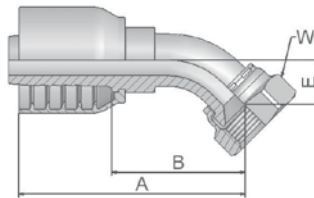

## 06 Female JIC 37° – Swivel Straight

ISO12151-5-SWS – DKJ

XXXXX-XX-XX Part Number 73	Hose I.D.				Thread UNF	A mm	B mm	H mm Inch	W mm Inch
	DN	Inch	Size	mm					
10673-12-12-SM	20	3/4	-12	19.1	1-1/16x12	93	45	30	32
10673-16-12	20	3/4	-12	19.1	1-5/16x12	95	47	1-3/8	1-1/2
10673-16-16-SM	25	1	-16	25.4	1-5/16x12	103	52	36	41
10673-20-16	25	1	-16	25.4	1-5/8x12	108	60	1-3/4	2
10673-16-20-SM	32	1-1/4	-20	31.8	1-5/16x12	116	52	46	41
10673-20-20-SM	32	1-1/4	-20	31.8	1-5/8x12	125	61	46	55
10673-24-20-SM	32	1-1/4	-20	31.8	1-7/8x12	130	66	50	60
10673-24-24-SM	40	1-1/2	-24	38.1	1-7/8x12	128	66	50	60

## 37 Female JIC 37° – Swivel 45° Elbow

ISO 12151-5-SWE 45° – DKJ 45°

XXXXX-XX-XX Part Number 73	Hose I.D.				Thread UNF	A mm	B mm	E mm	W mm
	DN	Inch	Size	mm					
13773-12-12-SM	20	3/4	-12	19.1	1-1/16x12	104	56	22	32
13773-16-12	20	3/4	-12	19.1	1-5/16x12	107	59	24	41
13773-16-16-SM	25	1	-16	25.4	1-5/16x12	119	69	24	41
13773-20-16-SM	25	1	-16	25.4	1-5/8x12	143	92	47	55
13773-20-20-SM	32	1-1/4	-20	31.8	1-5/8x12	172	108	47	55
13773-24-24-SM	40	1-1/2	-24	38.1	1-7/8x12	194	132	58	60
13773-32-32-SM	50	2	-32	50.8	2-1/2x12	251	179	72	75

Approved fitting series for hose types:

SM: Metric Hexagon

73 731